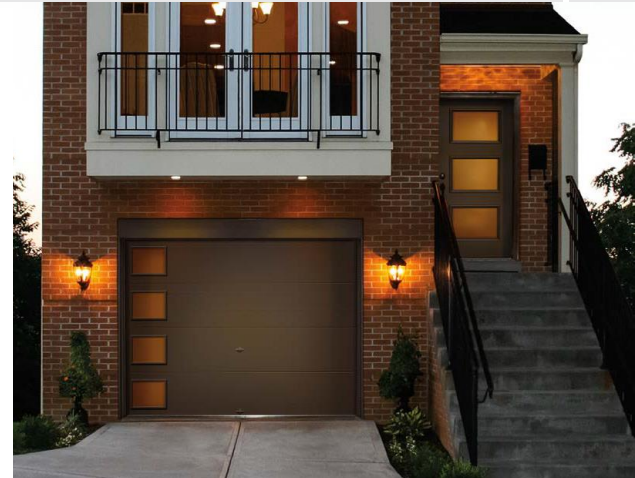

imagine

the advantages of Clopay.

Now Even More Design Options! New Modern Series & Full View Doors - Check It Out!

Midwest Overhead Doors
920-922-9549
W4615 Lake Park Drive
Fond Du Lac, WI 54935

intellicores[®]
insulation technology