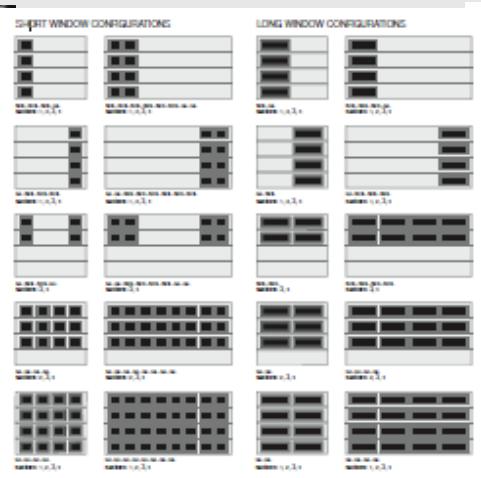

imagine

the advantages of Clopay.

Now Even More Design Options! New Modern Series & Full View Doors - Check It Out!